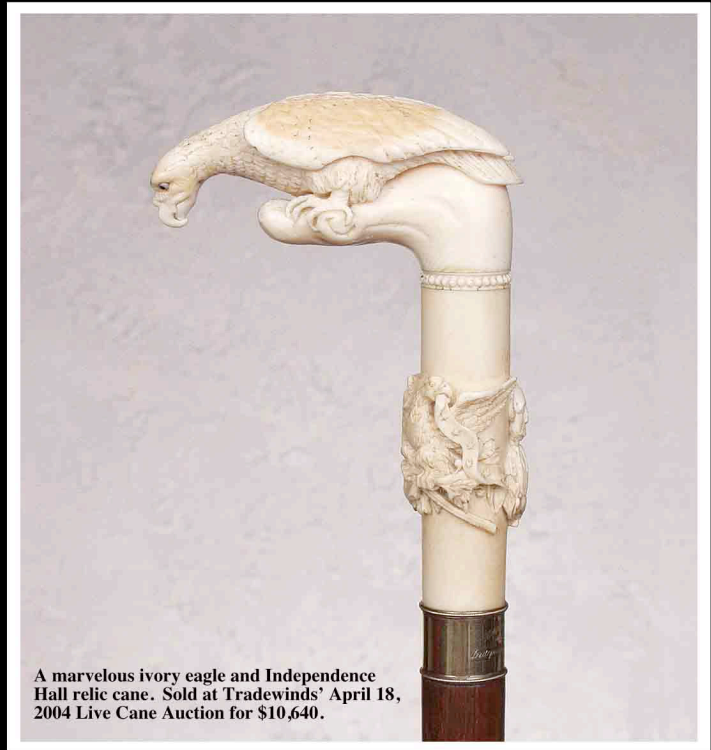

Tradewinds Antiques

America's premier cane auction house®

2005 Auction Schedule

- Spring Live Auction - Hawthorne Hotel, Salem Mass.
Friday, April 29 - Lecture & Catered Preview
Saturday, April 30 - Live Cane Auction
- Summer Online Cane Auction
August 11-18, www.tradewindsantiques.com
- Fall Live Auction - Hawthorne Hotel, Salem Mass.
Friday, November 4 - Lecture & Catered Preview
Saturday, November 5 - Live Cane Auction
- Holiday Online Cane Auction
December 14-16, www.tradewindsantiques.com